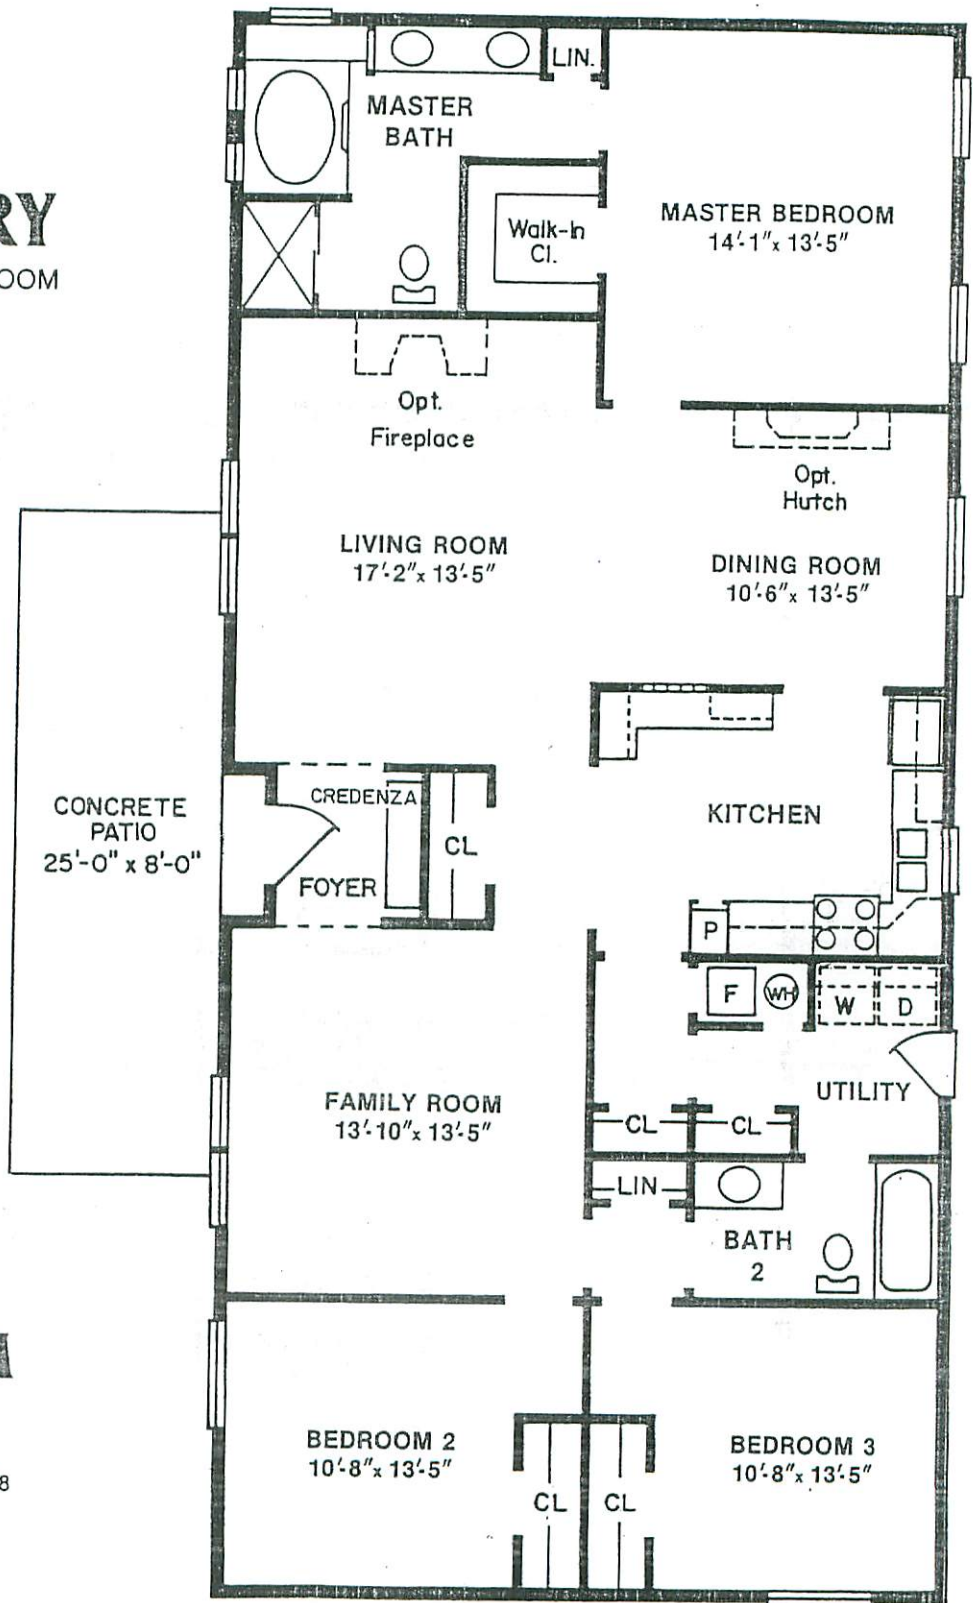

THE MONTGOMERY

3 BEDROOM - 2 BATH - FAMILY ROOM
28' x 60'

Village of
BUCKINGHAM SPRINGS

1490 Durham Rd., Rt. 413, New Hope, PA 18938
Phone (215) 598-7600

All dimensions are approximate

1680 sq. ft.