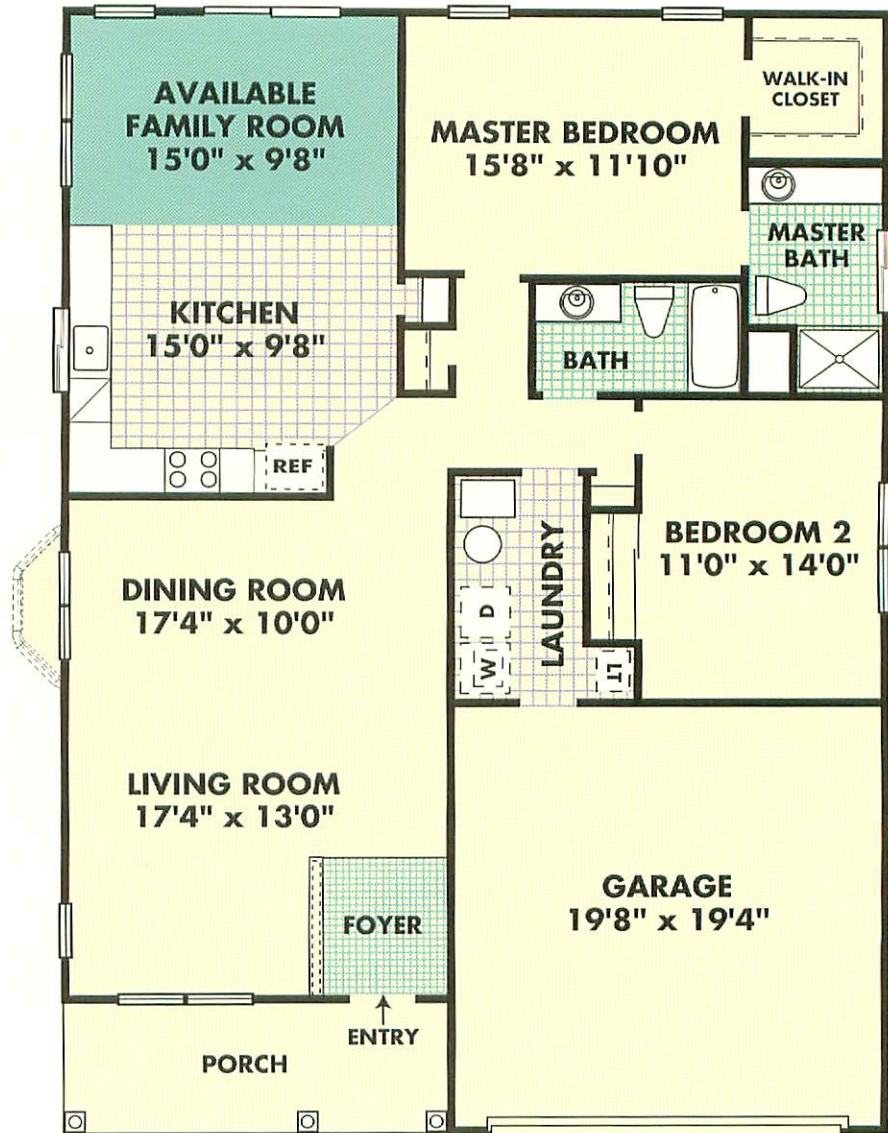

This is an artist's rendering which is not to scale.  
Because each home is individually constructed,  
dimensions and details may vary from that shown.  
Side lights and garage windows not standard.

# The Adams

*Classic Collection*

This floor plan shows standard and available features, which can be found in our model homes.

Standard features of this home include 2 Bedrooms, 2 Baths, Eat-in Kitchen, and 2-car Garage.

Optional features shown on this floor plan include Family Room Addition and Garage Den.

Ask a Sales Associate for a complete list of standard and optional features.