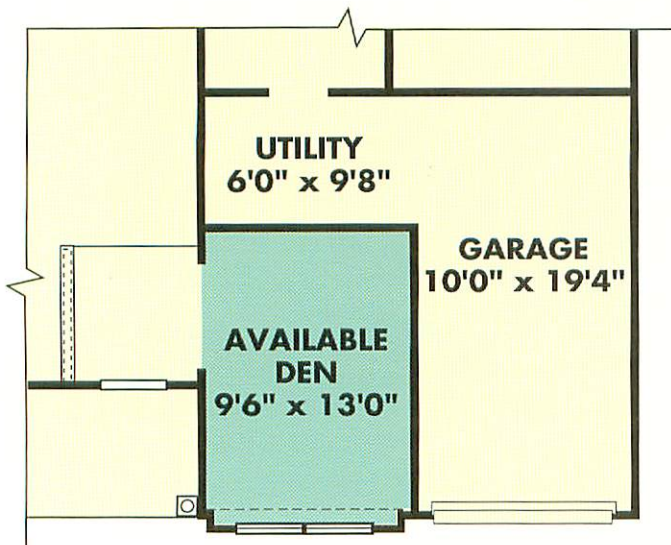

This is an artist's rendering which is not to scale.  
Because each home is individually constructed,  
dimensions and details may vary from that shown.  
Side lights and garage windows not standard.

# The Adams

*Classic Collection*

This floor plan shows standard and available features, which can be found in our model homes.

Standard features of this home include 2 Bedrooms, 2 Baths, Eat-in Kitchen, and 2-car Garage.

Optional features shown on this floor plan include Family Room Addition and Garage Den.

Ask a Sales Associate for a complete list of standard and optional features.