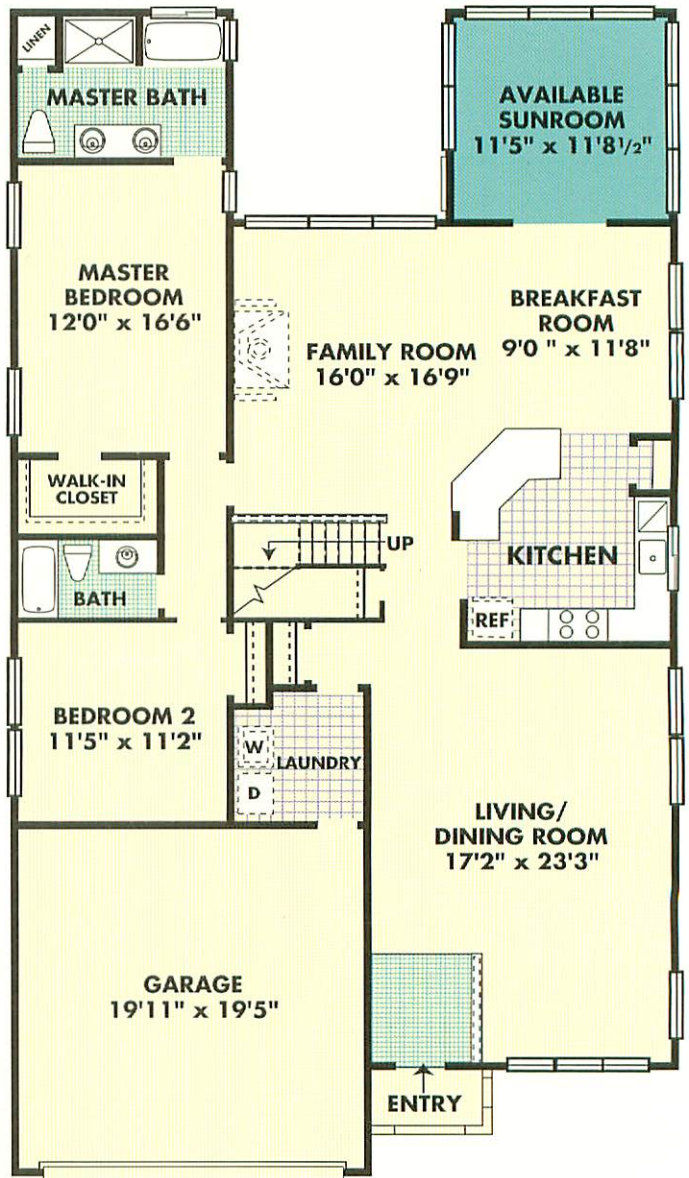

# The Franklin

*Classic Collection*

Elevation A

Elevation B

Elevation C

The  
*Mignatti*  
COMPANIES

HERITAGE  
 CREEK

Sales Center (215) 773-9300  
This is an artist's rendering which is not to scale.  
Because each home is individually constructed,  
dimensions and details may vary from that shown.  
Side lights and garage windows not standard.

# The Franklin

*Classic Collection*

This floor plan shows standard and available features, which can be found in our model homes.

Standard features of this home include One-Floor layout, 2 Bedrooms, 2 Baths and Family Room with separate Breakfast Room.

Optional features shown on this floor plan include "B" elevation, Sunroom, and 2nd Floor with Loft, 3rd Bedroom and Bath.

Ask a Sales Associate for a complete list of standard and optional features.