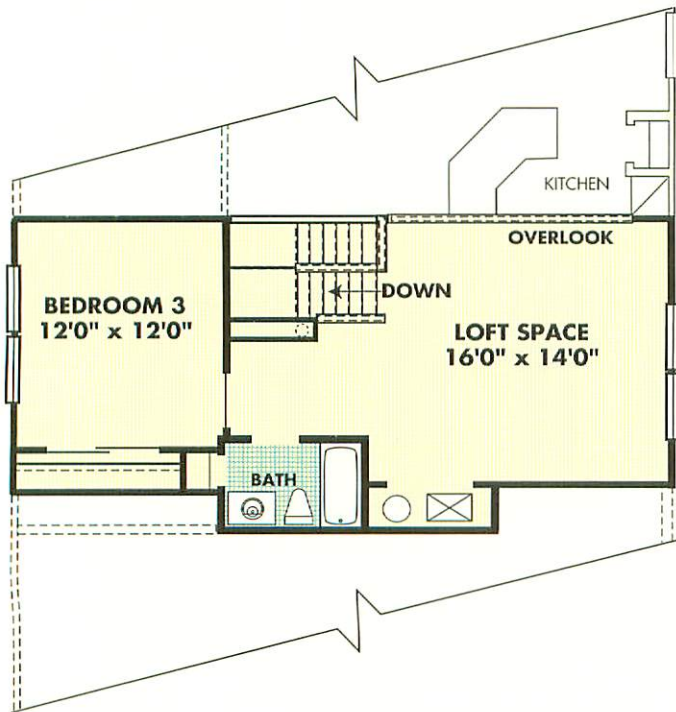

# The Franklin

*Classic Collection*

Elevation A

Elevation B

Elevation C

The  
*Mignatti*  
COMPANIES

HERITAGE  
 CREEK

Sales Center (215) 773-9300  
This is an artist's rendering which is not to scale.  
Because each home is individually constructed,  
dimensions and details may vary from that shown.  
Side lights and garage windows not standard.

# The Franklin

*Classic Collection*

This floor plan shows standard and available features, which can be found in our model homes.

Standard features of this home include One-Floor layout, 2 Bedrooms, 2 Baths and Family Room with separate Breakfast Room.

Optional features shown on this floor plan include "B" elevation, Sunroom, and 2nd Floor with Loft, 3rd Bedroom and Bath.

Ask a Sales Associate for a complete list of standard and optional features.