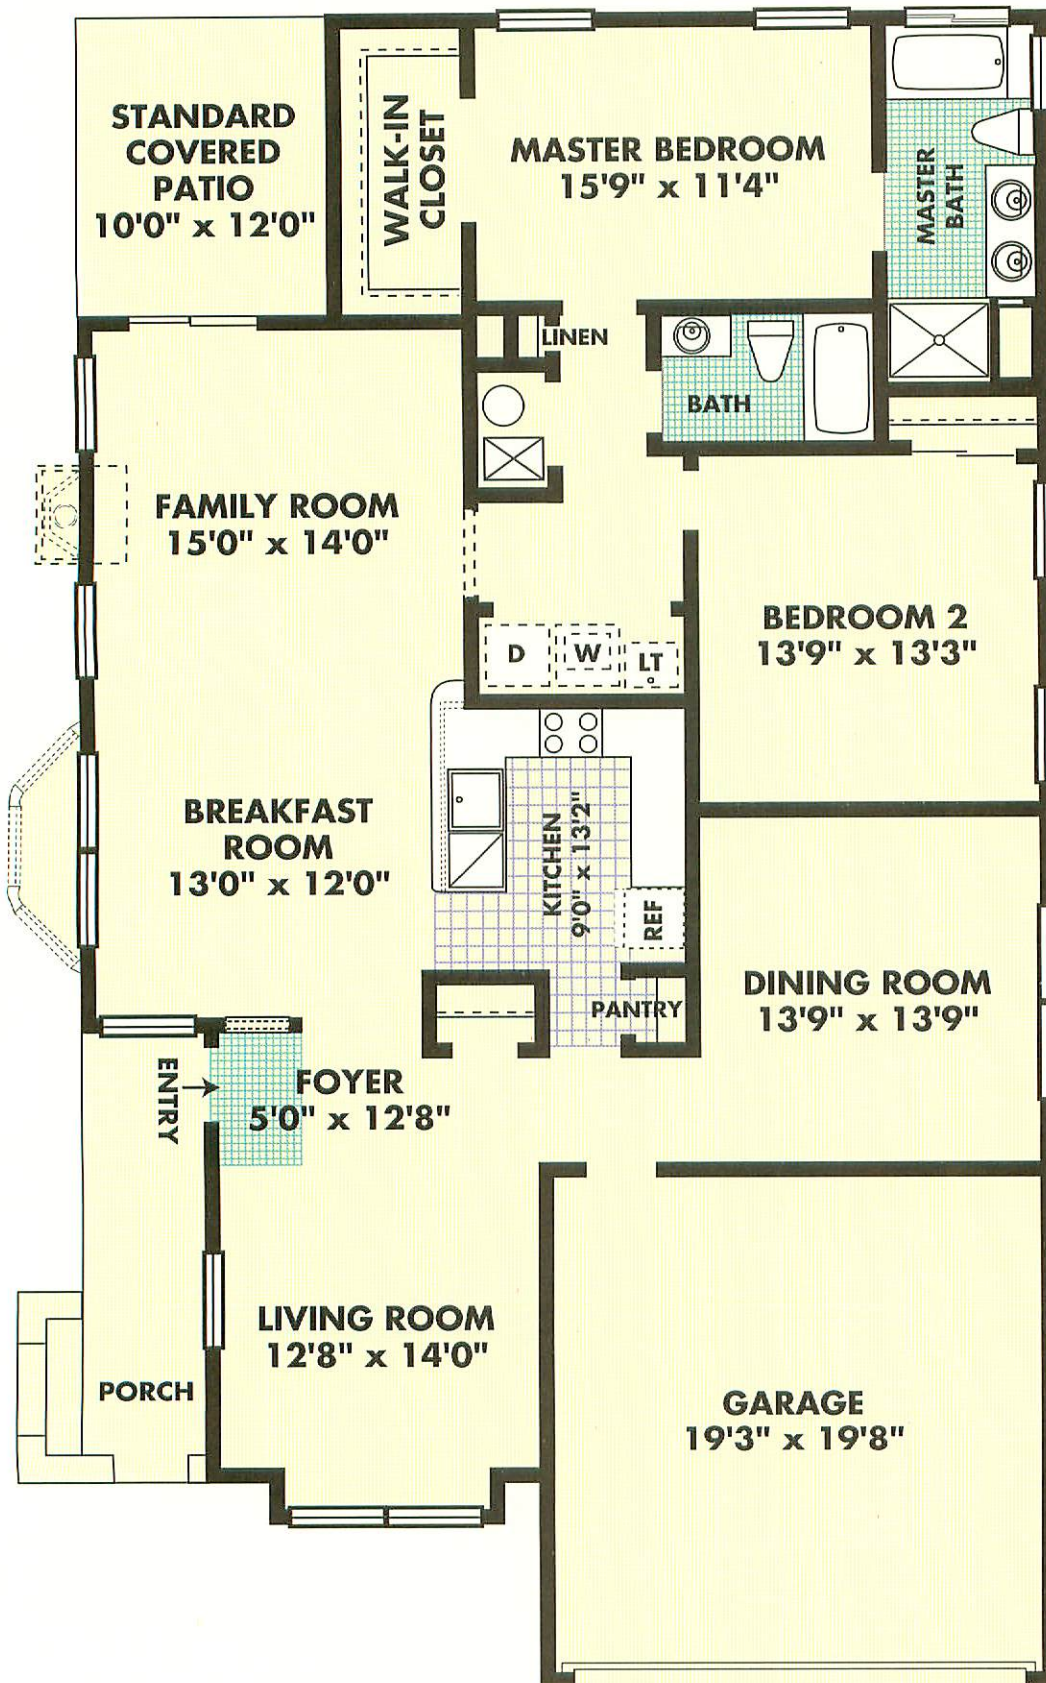

The Jefferson

Classic Collection

This floor plan shows standard and available features, which can be found in our model homes.

Standard features of this home include 2 Bedrooms, 2 Baths, Spacious Great Room off Kitchen, Porch & Covered Patio.

Optional features shown on this floor plan include "B" elevation.

Ask a Sales Associate for a complete list of standard and optional features.