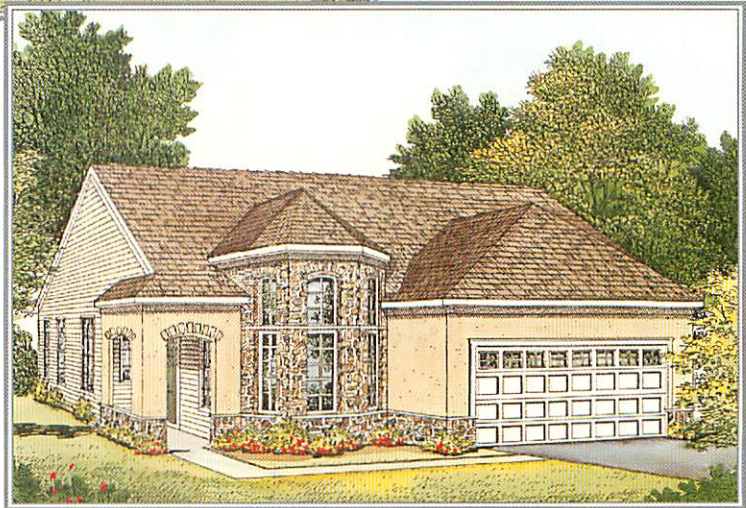

The Jefferson

Classic Collection

Elevation A

Elevation B

Elevation C

The Mignatti COMPANIES

HERITAGE CREEK

Sales Center (215) 773-9300
This is an artist's rendering which is not to scale.
Because each home is individually constructed,
dimensions and details may vary from that shown.
Side lights and garage windows not standard.

The Jefferson

Classic Collection

This floor plan shows standard and available features, which can be found in our model homes.

Standard features of this home include 2 Bedrooms, 2 Baths, Spacious Great Room off Kitchen, Porch & Covered Patio.