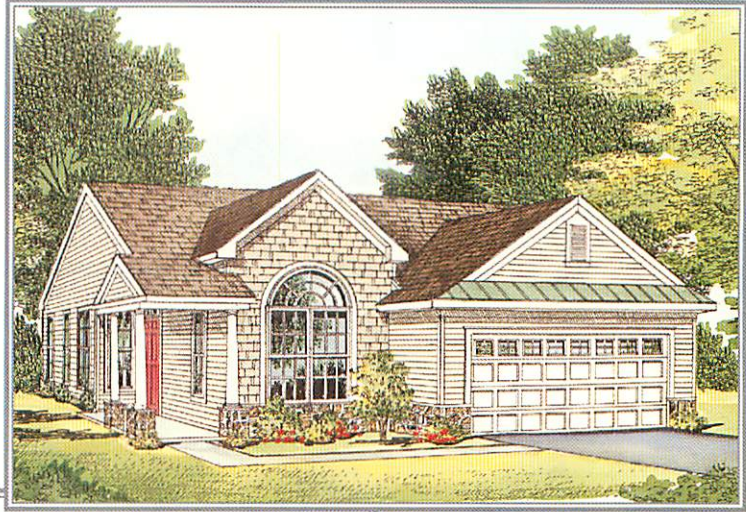

The Jefferson

Classic Collection

Elevation A

Elevation B

Elevation C

The Mignatti COMPANIES

HERITAGE CREEK

Sales Center (215) 773-9300
This is an artist's rendering which is not to scale.
Because each home is individually constructed,
dimensions and details may vary from that shown.
Side lights and garage windows not standard.

The Jefferson

Classic Collection

This floor plan shows standard and available features, which can be found in our model homes.

Standard features of this home include 2 Bedrooms, 2 Baths, Spacious Great Room off Kitchen, Porch & Covered Patio.