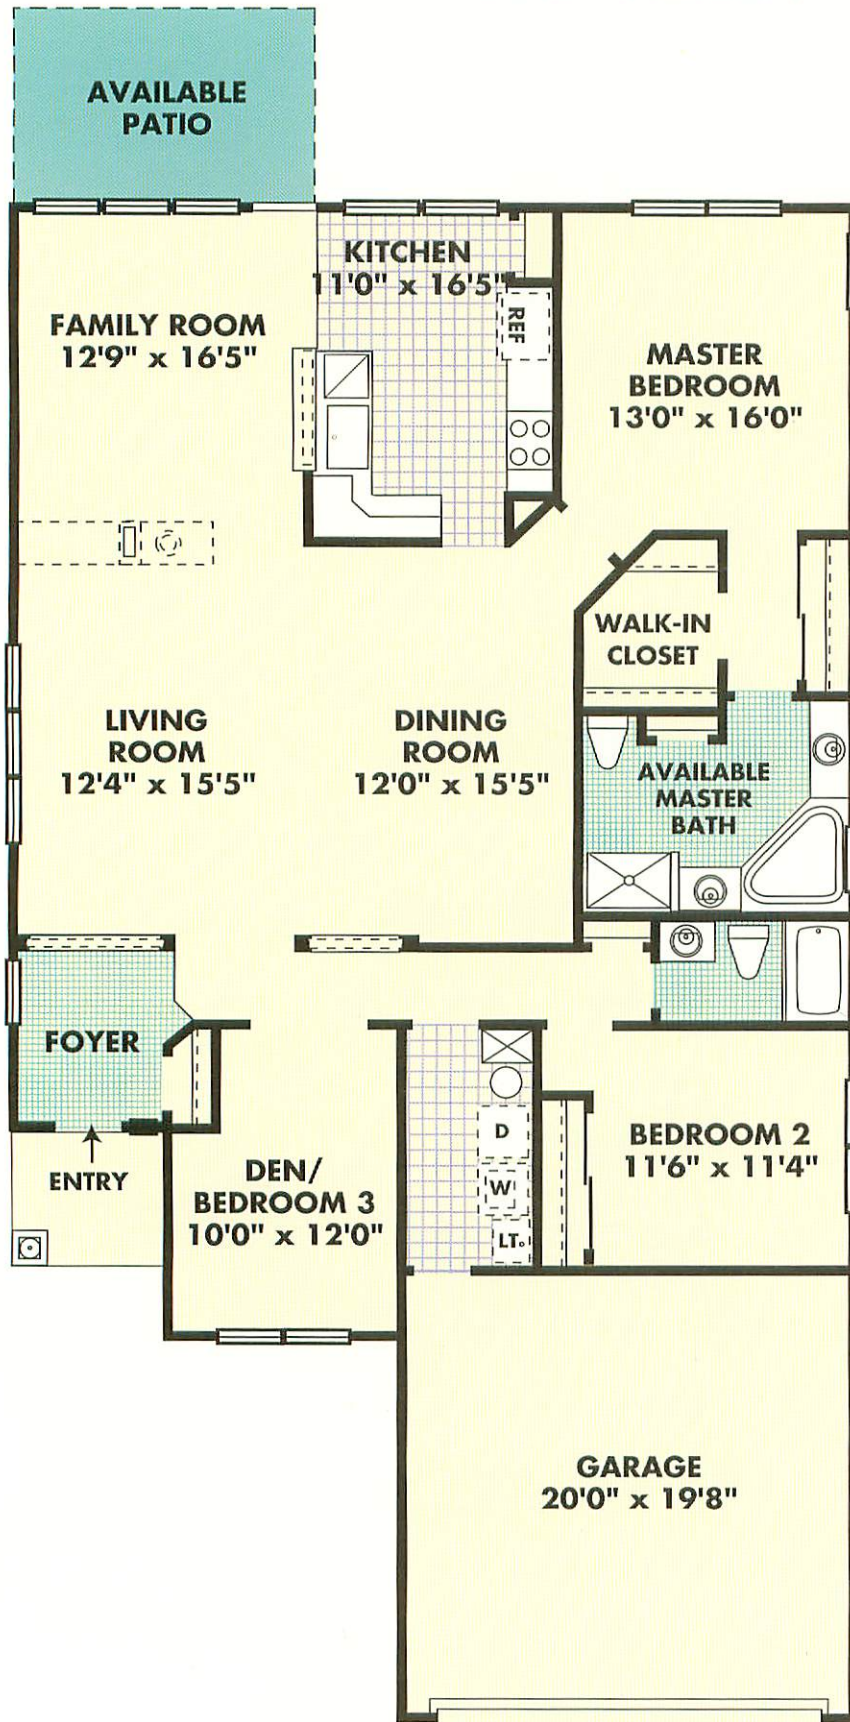

This is an artist's rendering which is not to scale.
Because each home is individually constructed,
dimensions and details may vary from that shown.
Side lights and garage windows not standard.

The Revere

Classic Collection

This floor plan shows standard and available features, which can be found in our model homes.

Standard features of this home include 3 Bedrooms, 2 Baths, Formal Living & Dining Areas, and Covered Entry. Kitchen opens onto Family Room.

Optional features shown on this floor plan include "C" elevation, Den (instead of 3rd bedroom), Master Bath Upgrade, and Patio.

Ask a Sales Associate for a complete list of standard and optional features.