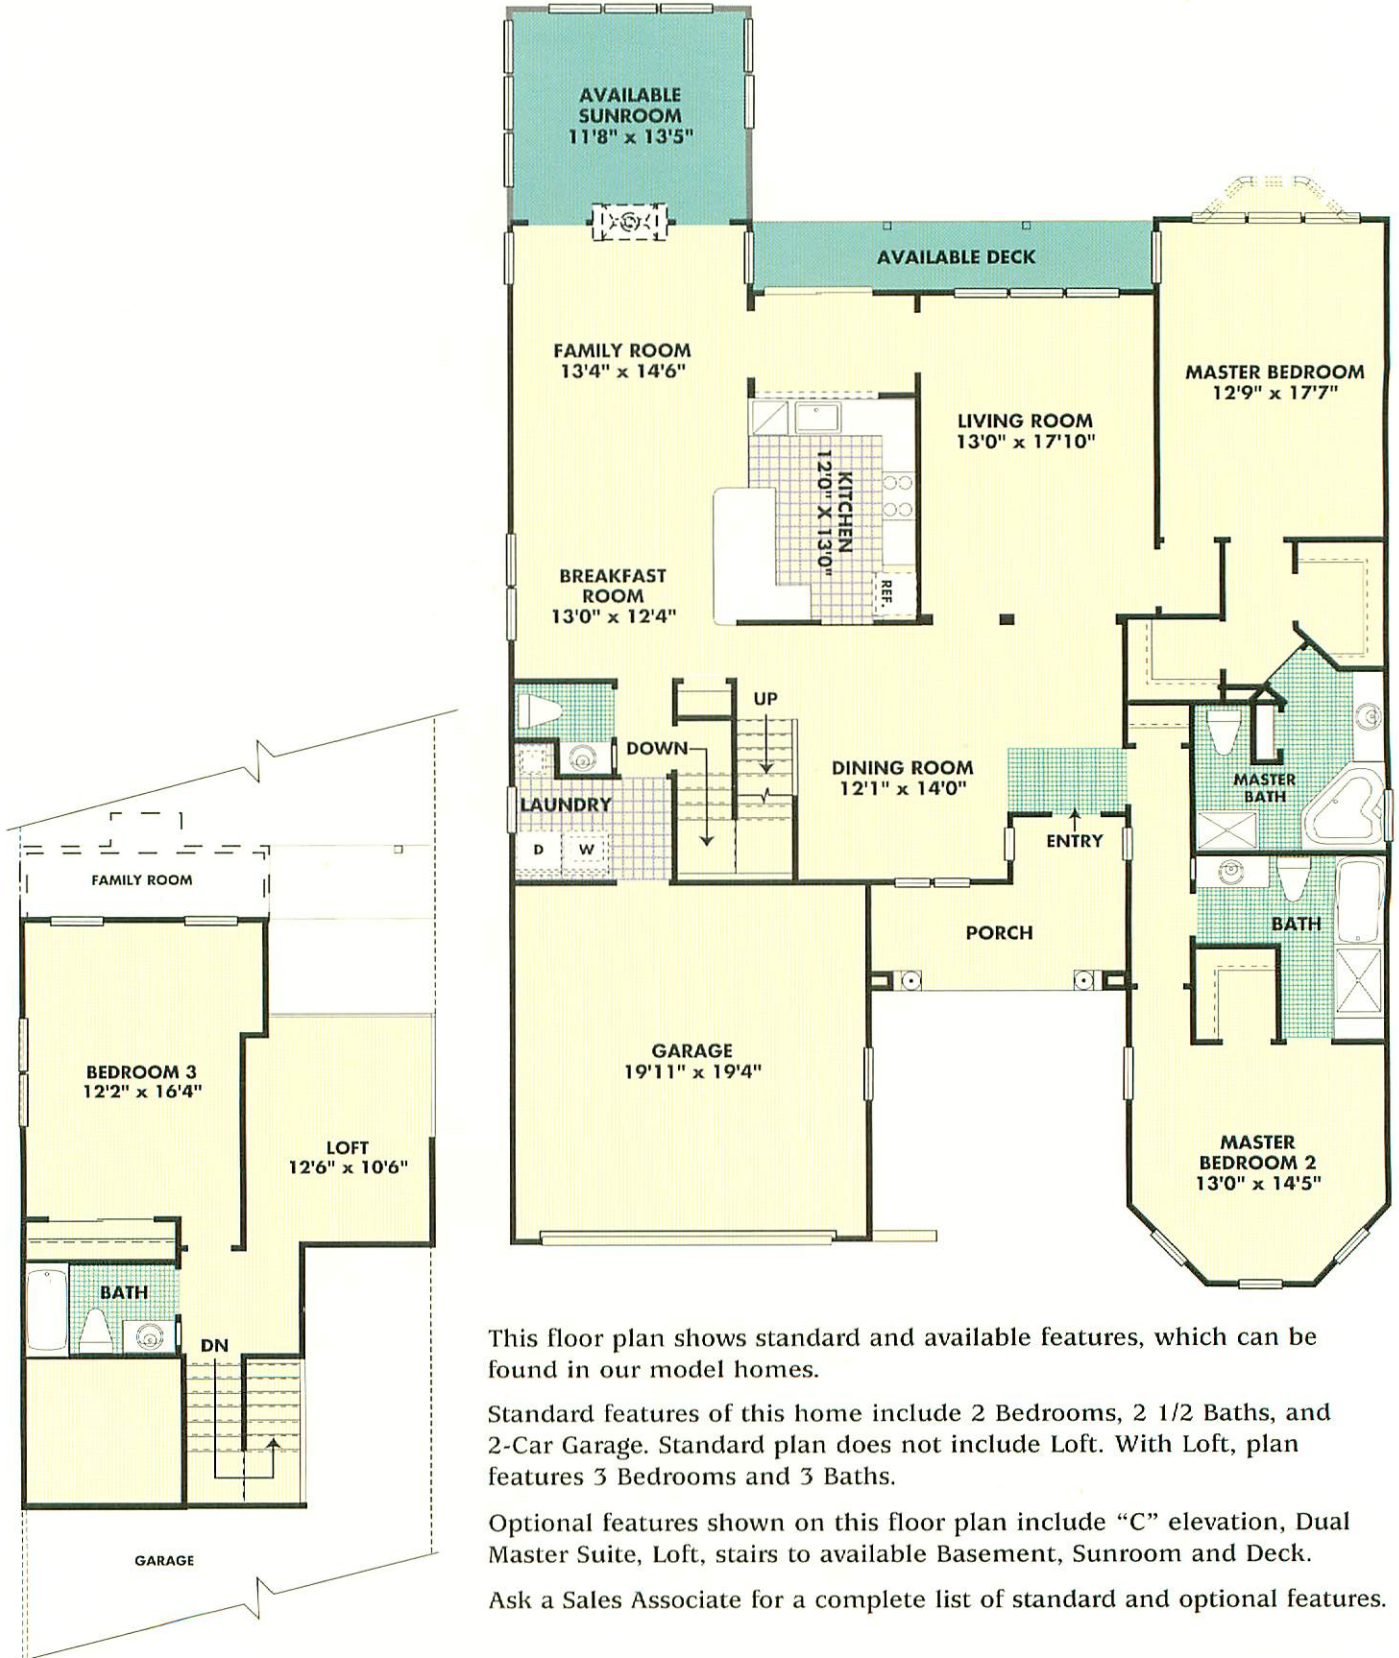

This is an artist's rendering which is not to scale.
Because each home is individually constructed,
dimensions and details may vary from that shown.
Side lights and garage windows not standard.

The Ross

Premier Collection

This floor plan shows standard and available features, which can be found in our model homes.

Standard features of this home include 2 Bedrooms, 2 1/2 Baths, and 2-Car Garage. Standard plan does not include Loft. With Loft, plan features 3 Bedrooms and 3 Baths.

Optional features shown on this floor plan include "C" elevation, Dual Master Suite, Loft, stairs to available Basement, Sunroom and Deck.

Ask a Sales Associate for a complete list of standard and optional features.