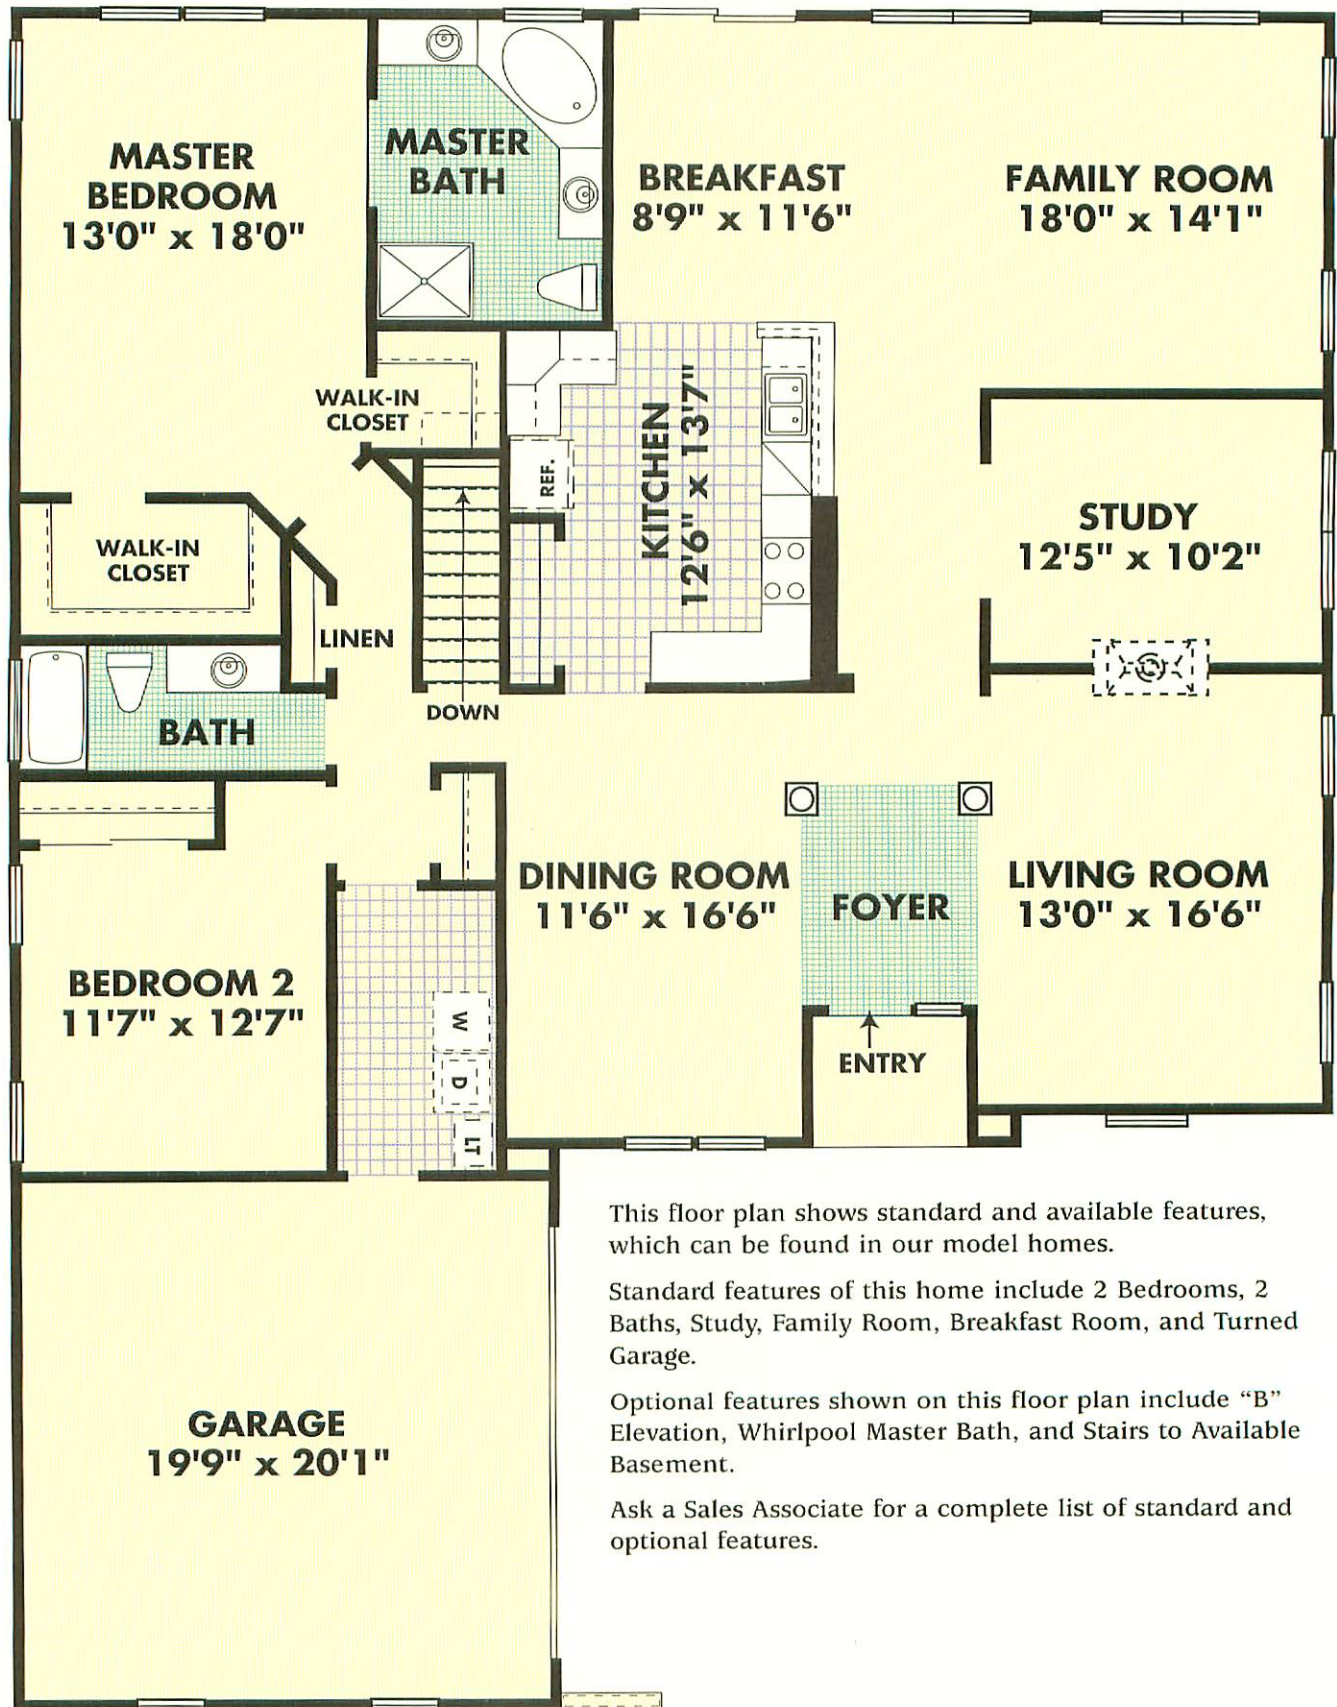

This is an artist's rendering which is not to scale.
Because each home is individually constructed,
dimensions and details may vary from that shown.
Side lights and garage windows not standard.

The Washington

Premier Collection

This floor plan shows standard and available features, which can be found in our model homes.

Standard features of this home include 2 Bedrooms, 2 Baths, Study, Family Room, Breakfast Room, and Turned Garage.

Optional features shown on this floor plan include "B" Elevation, Whirlpool Master Bath, and Stairs to Available Basement.

Ask a Sales Associate for a complete list of standard and optional features.