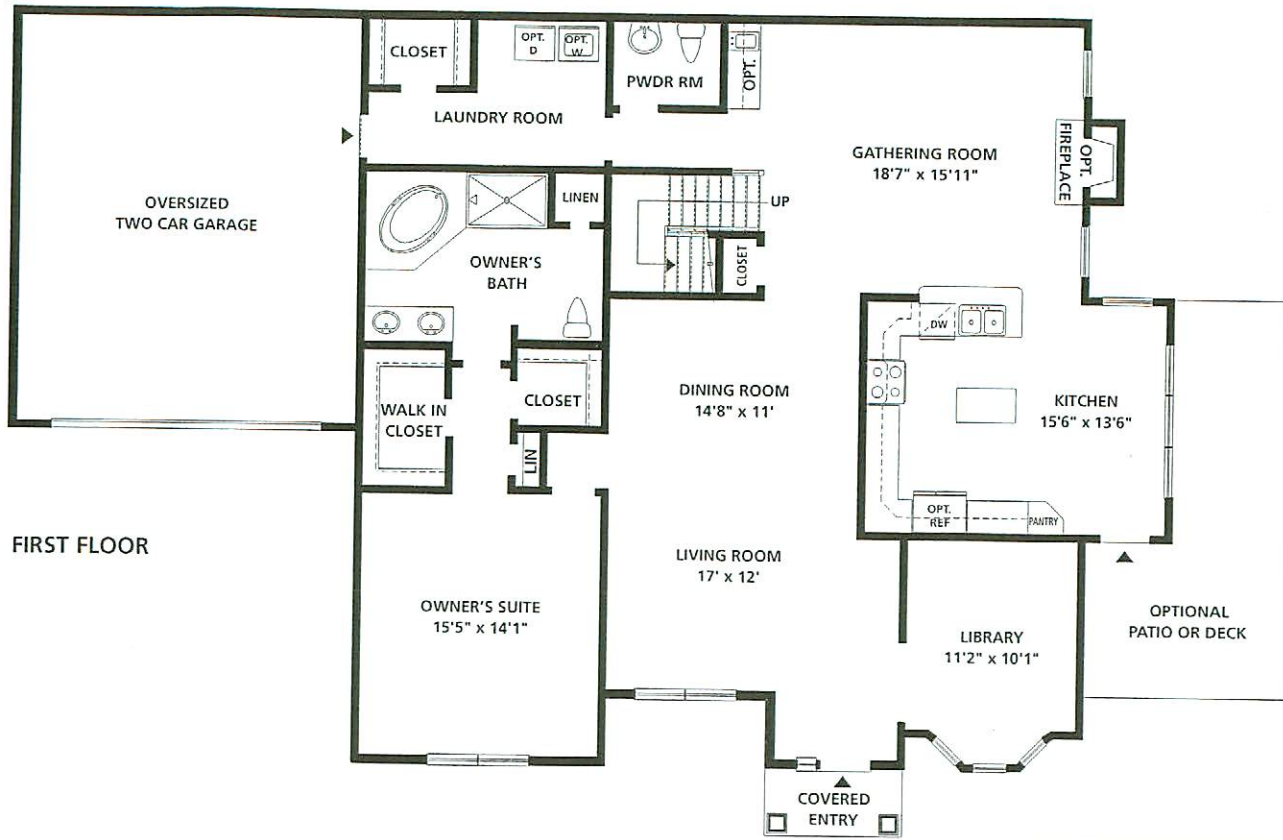

The Birchwood

2700 SQ FT

THE VILLAS *of Newtown*

The Villas of Newtown • (215) 497-9002

Elevations are artist's renditions. Any dimensions are approximate and subject to field variation. Builder is not responsible for printer's errors or omissions. Home orientation may be reversed due to site conditions.

Elevation may be shown with optional features.

Copyright © McGRATH HOMES 2008 (VN 10/08)

The Birchwood

Floor Plan is an artist's rendition. All dimensions are approximate and subject to field variation. Builder is not responsible for printer's errors or omissions. Home orientation may be reversed due to site conditions.
 Copyright © McGRATH HOMES 2008 (VN 10/08)