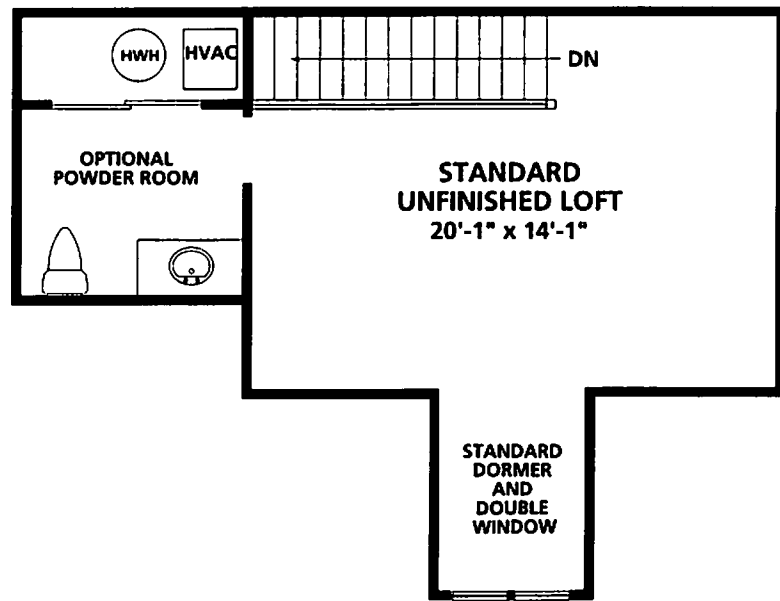

Elevation shown with optional fireplace.

Copyright © McGRATH HOMES 1999 (VFM 2/99)

The Rosewell

THE VILLAS

Floor Plan is an artist's rendition. All dimensions are approximate and subject to field variation. Builder is not responsible for printer's errors or omissions. Home orientation may be reversed due to site conditions.
 Copyright © McGRATH HOMES 1999 (VFM 2/99)

Floor Plan is an artist's rendition. All dimensions are approximate and subject to field variation. Builder is not responsible for printer's errors or omissions. Home orientation may be reversed due to site conditions. Copyright © McGRATH HOMES 1999 (VFM 2/99)