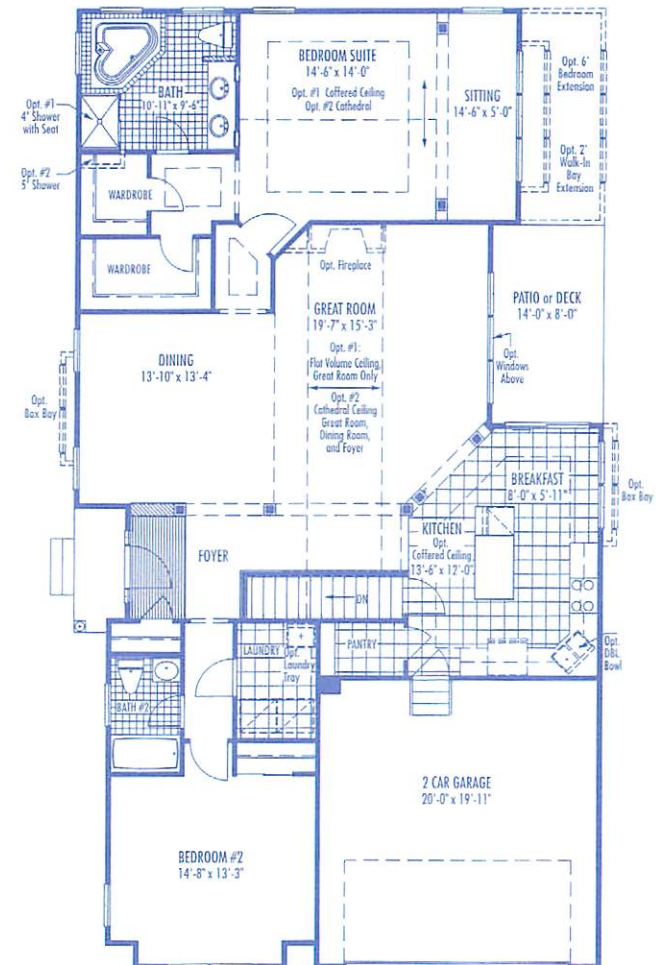

FIRST FLOOR
WITH BASEMENT