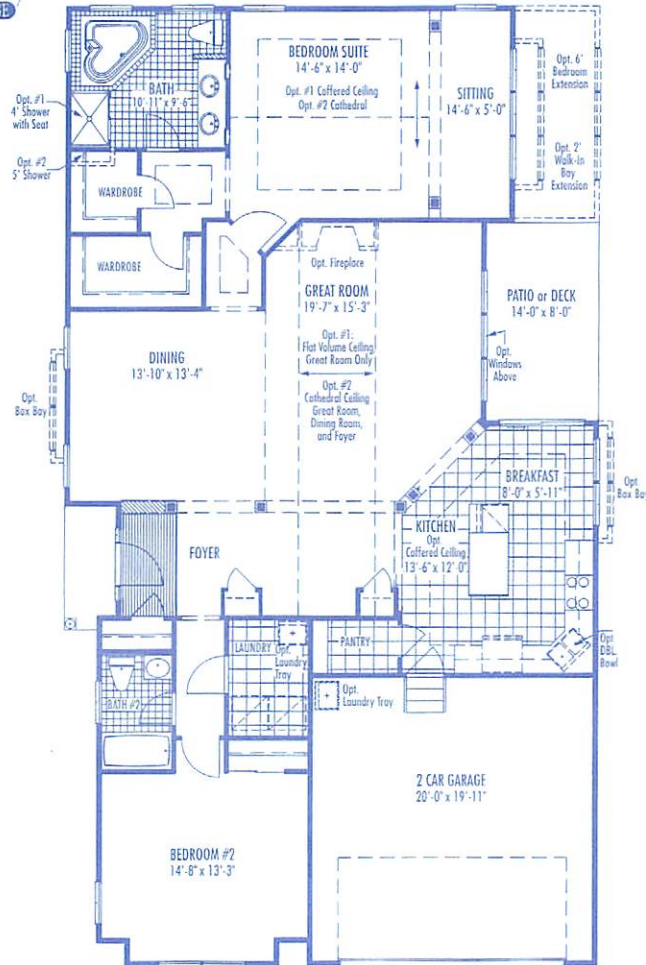

FIRST FLOOR
WITHOUT BASEMENT