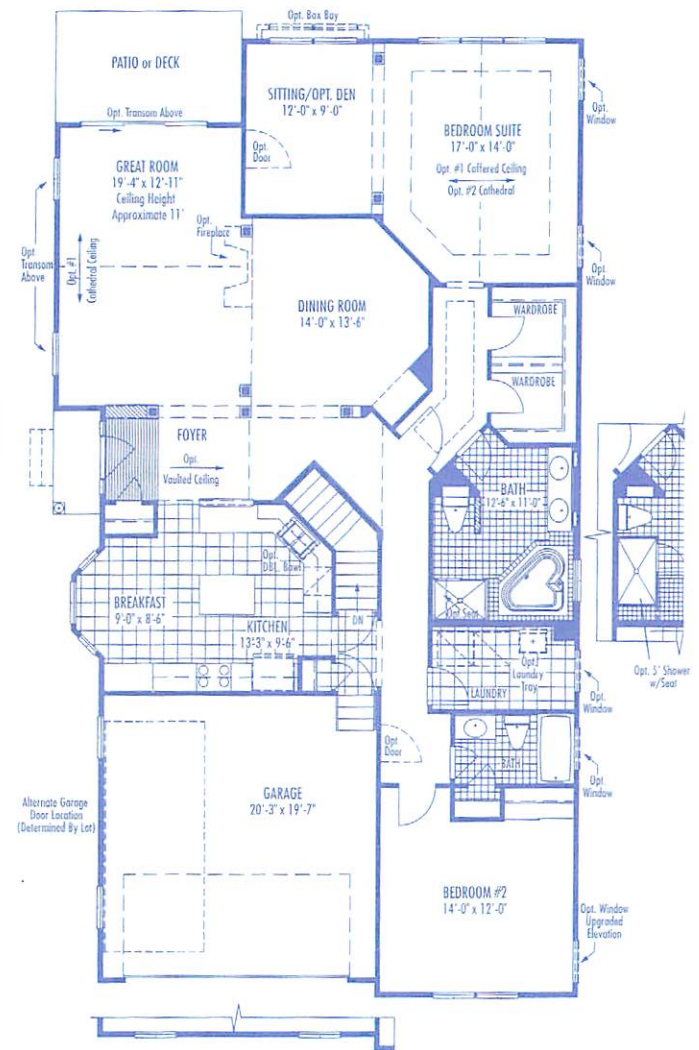

FIRST FLOOR
WITH BASEMENT

Exceeding Expectations