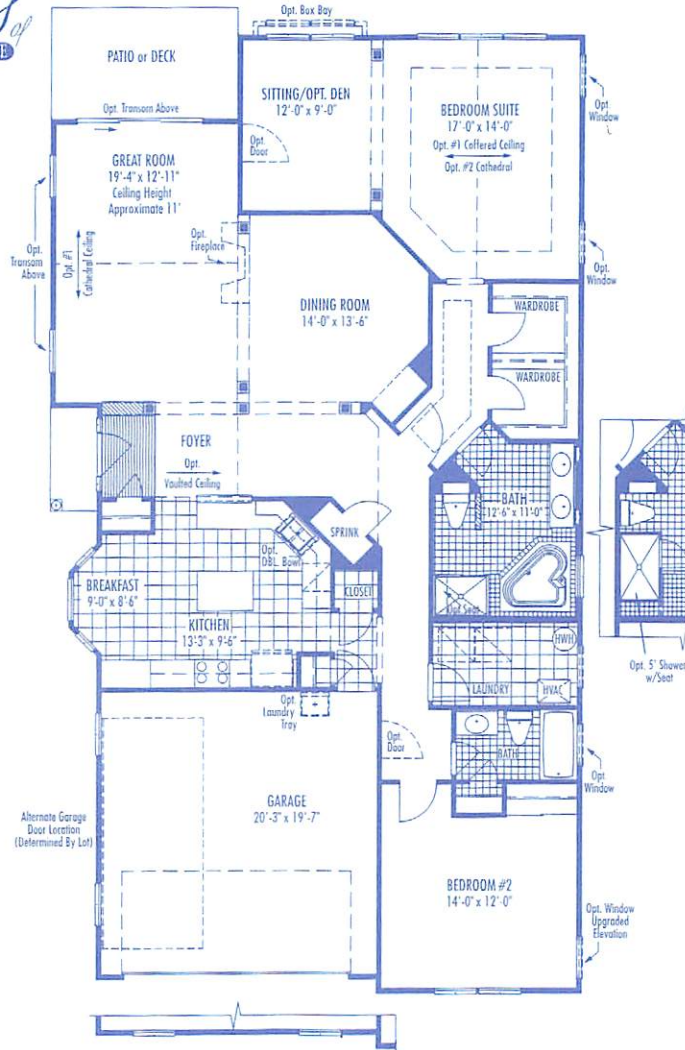

FIRST FLOOR
WITHOUT BASEMENT