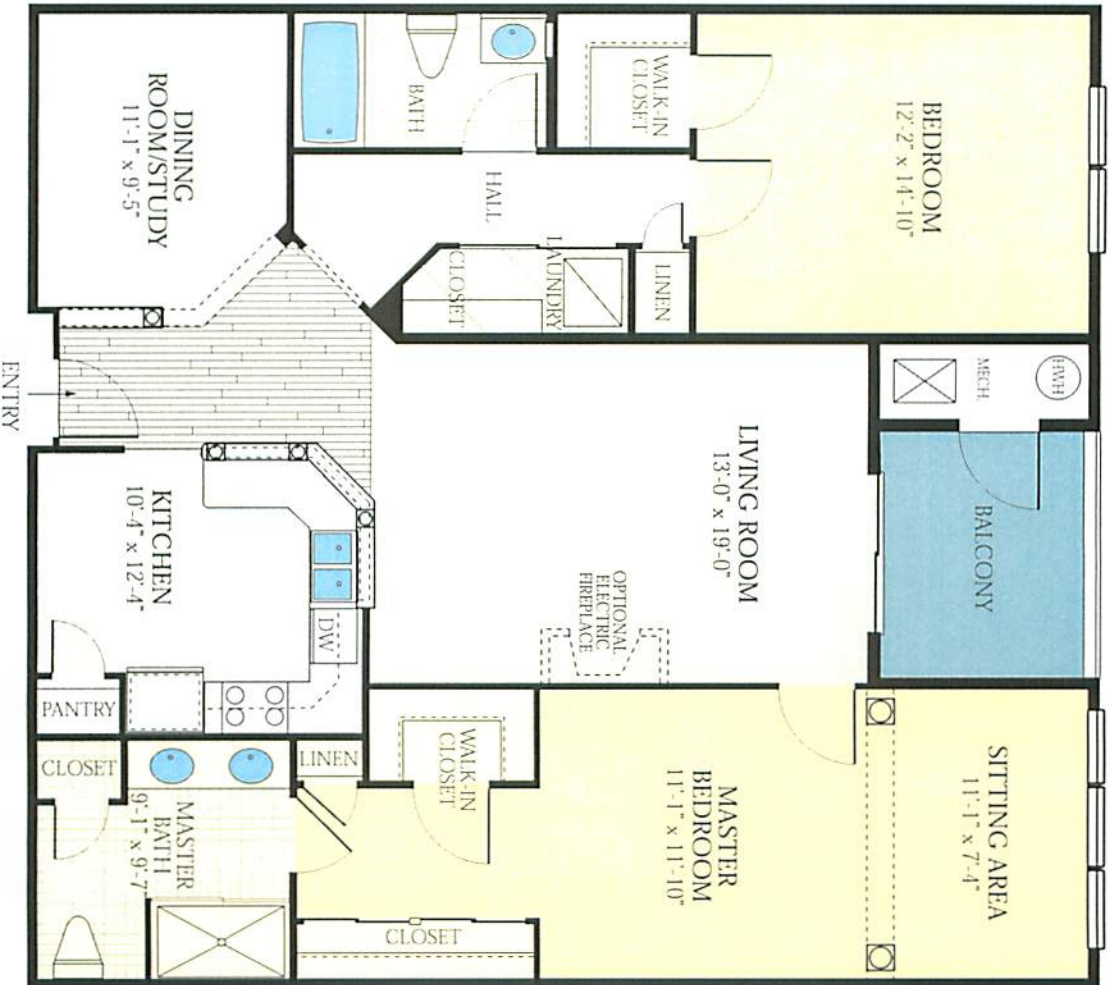

# THE CHATHAM.

1,475 Square Feet

(not including balcony,  
garage and common hallway)

All dimensions, specifications and  
features are approximate and subject  
to change without notice.