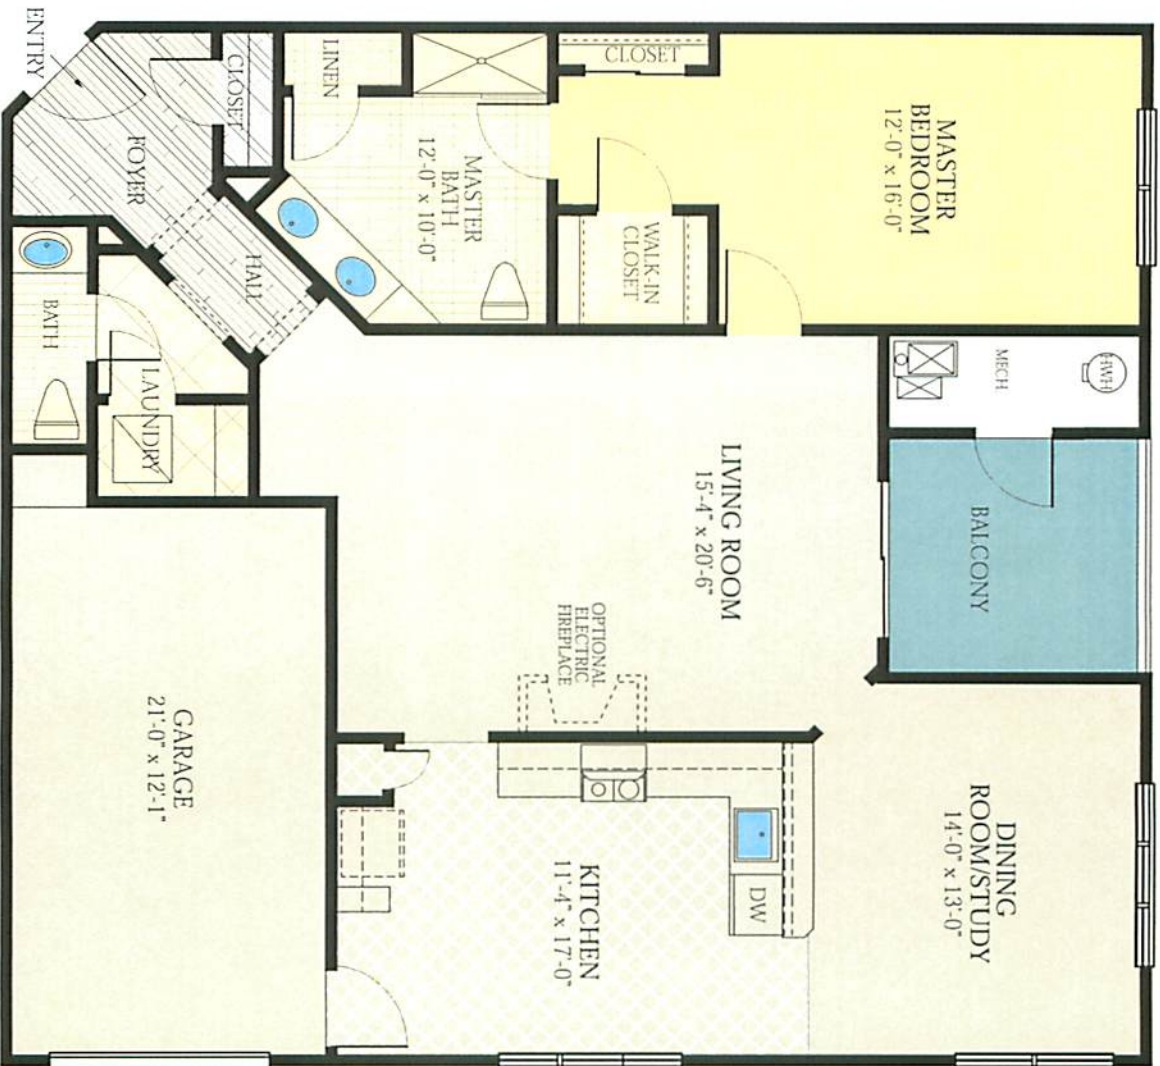

THE DOVER.

1,440 Square Feet

(not including balcony,
garage and common hallway)

All dimensions, specifications and
features are approximate and subject
to change without notice.