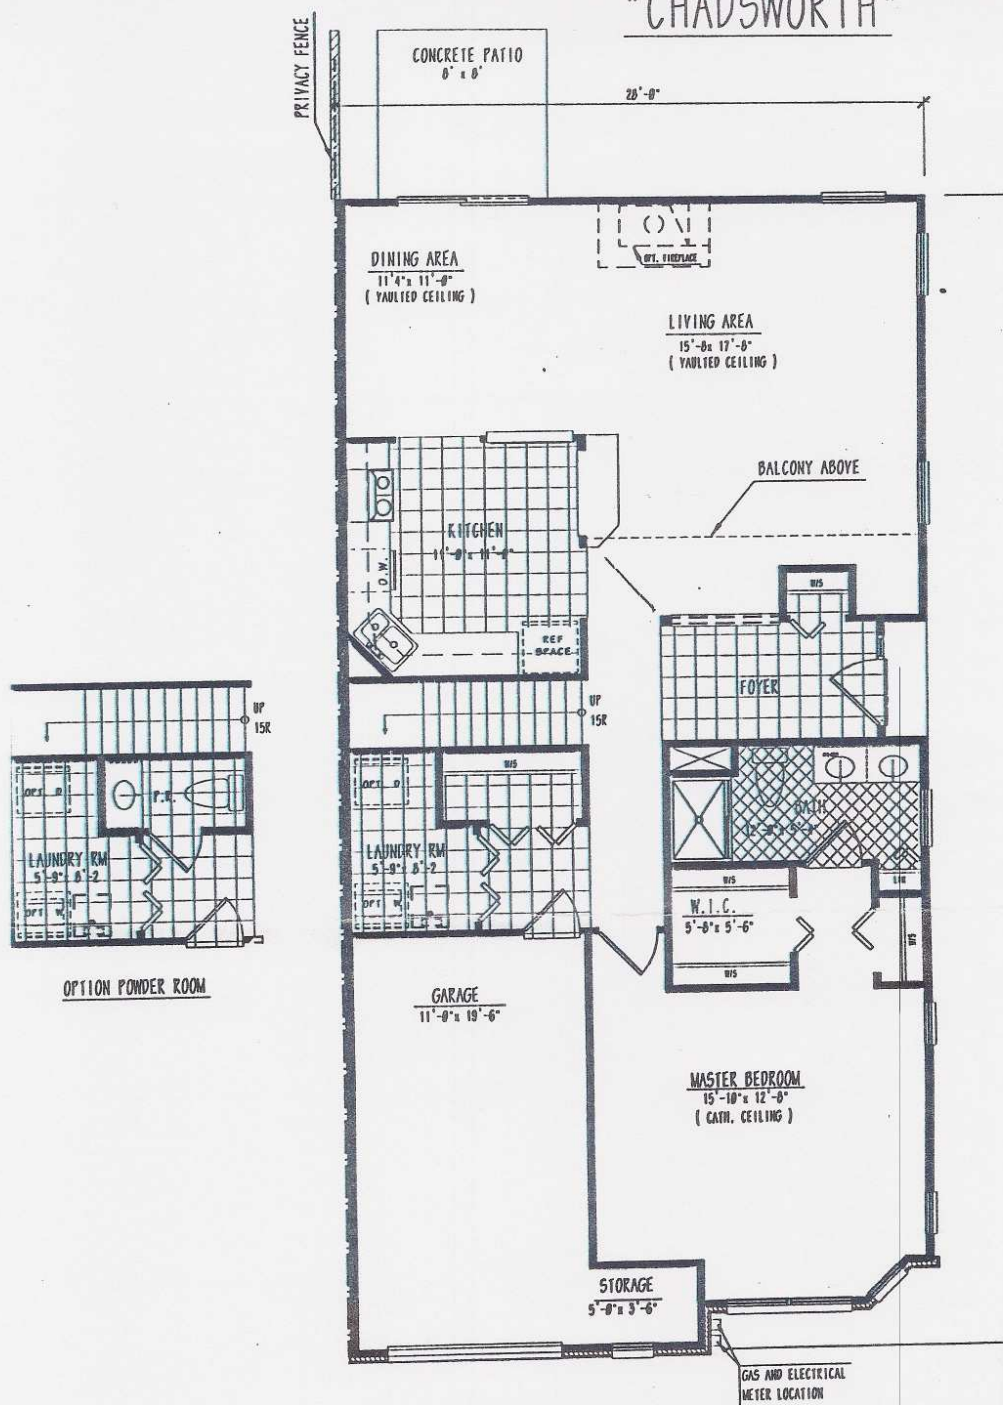

"CHADSWORTH"

FIRST FLOOR PLAN

SCALE: 1/8"=1'-0" 1263 SQ. FT.
 TOTAL AREA 1978 SQ. FT.

"CHADSWORTH"

SECOND FLOOR PLAN

SCALE: 1/8"=1'-0" 715 SQ. FT.