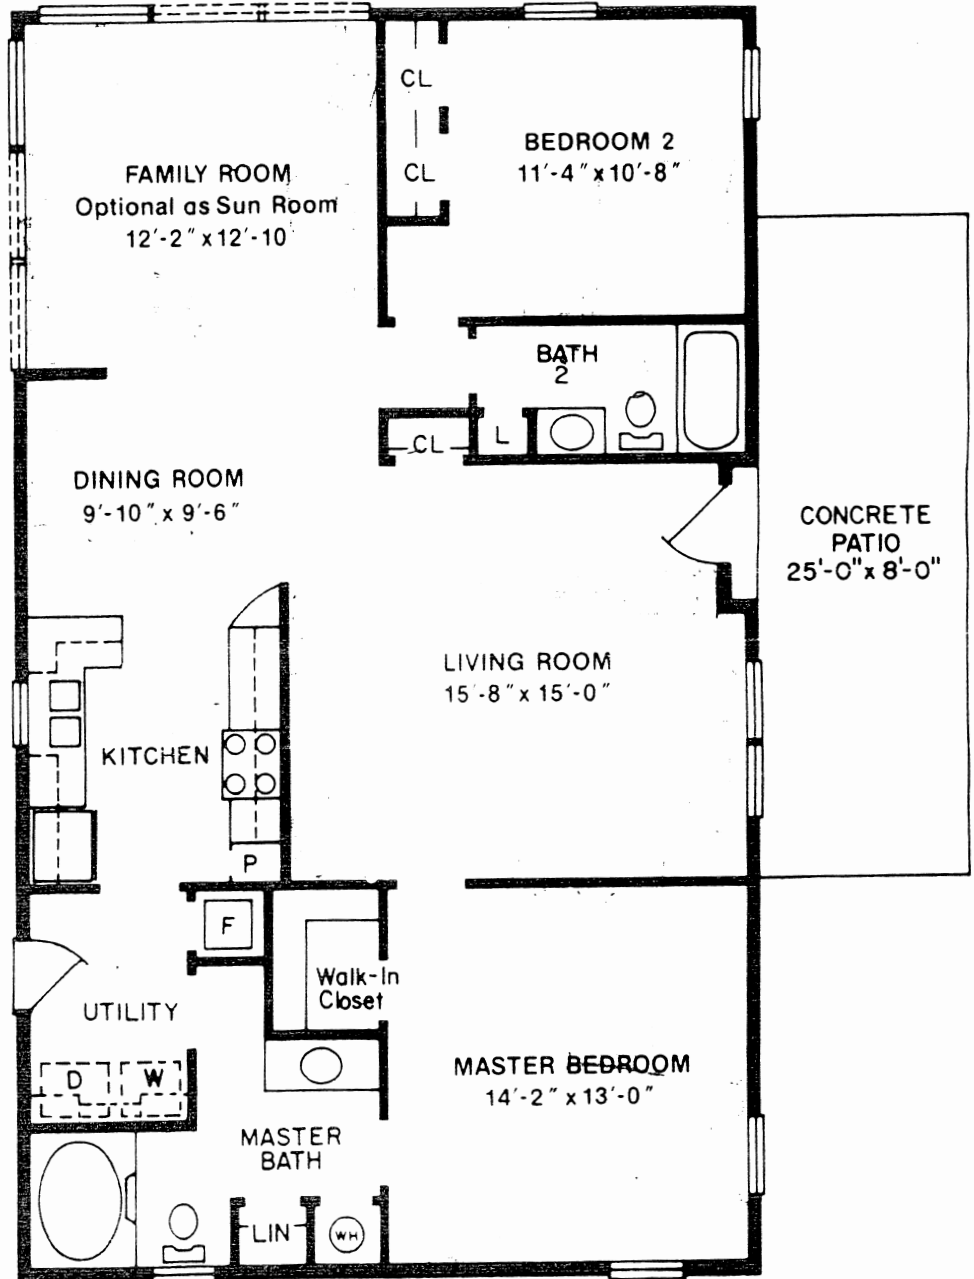

THE WAYNE

2 BEDROOM - 2 BATH
 FAMILY ROOM
 (OPTIONAL SUN ROOM)
 28' x 48'

All dimensions are approximate